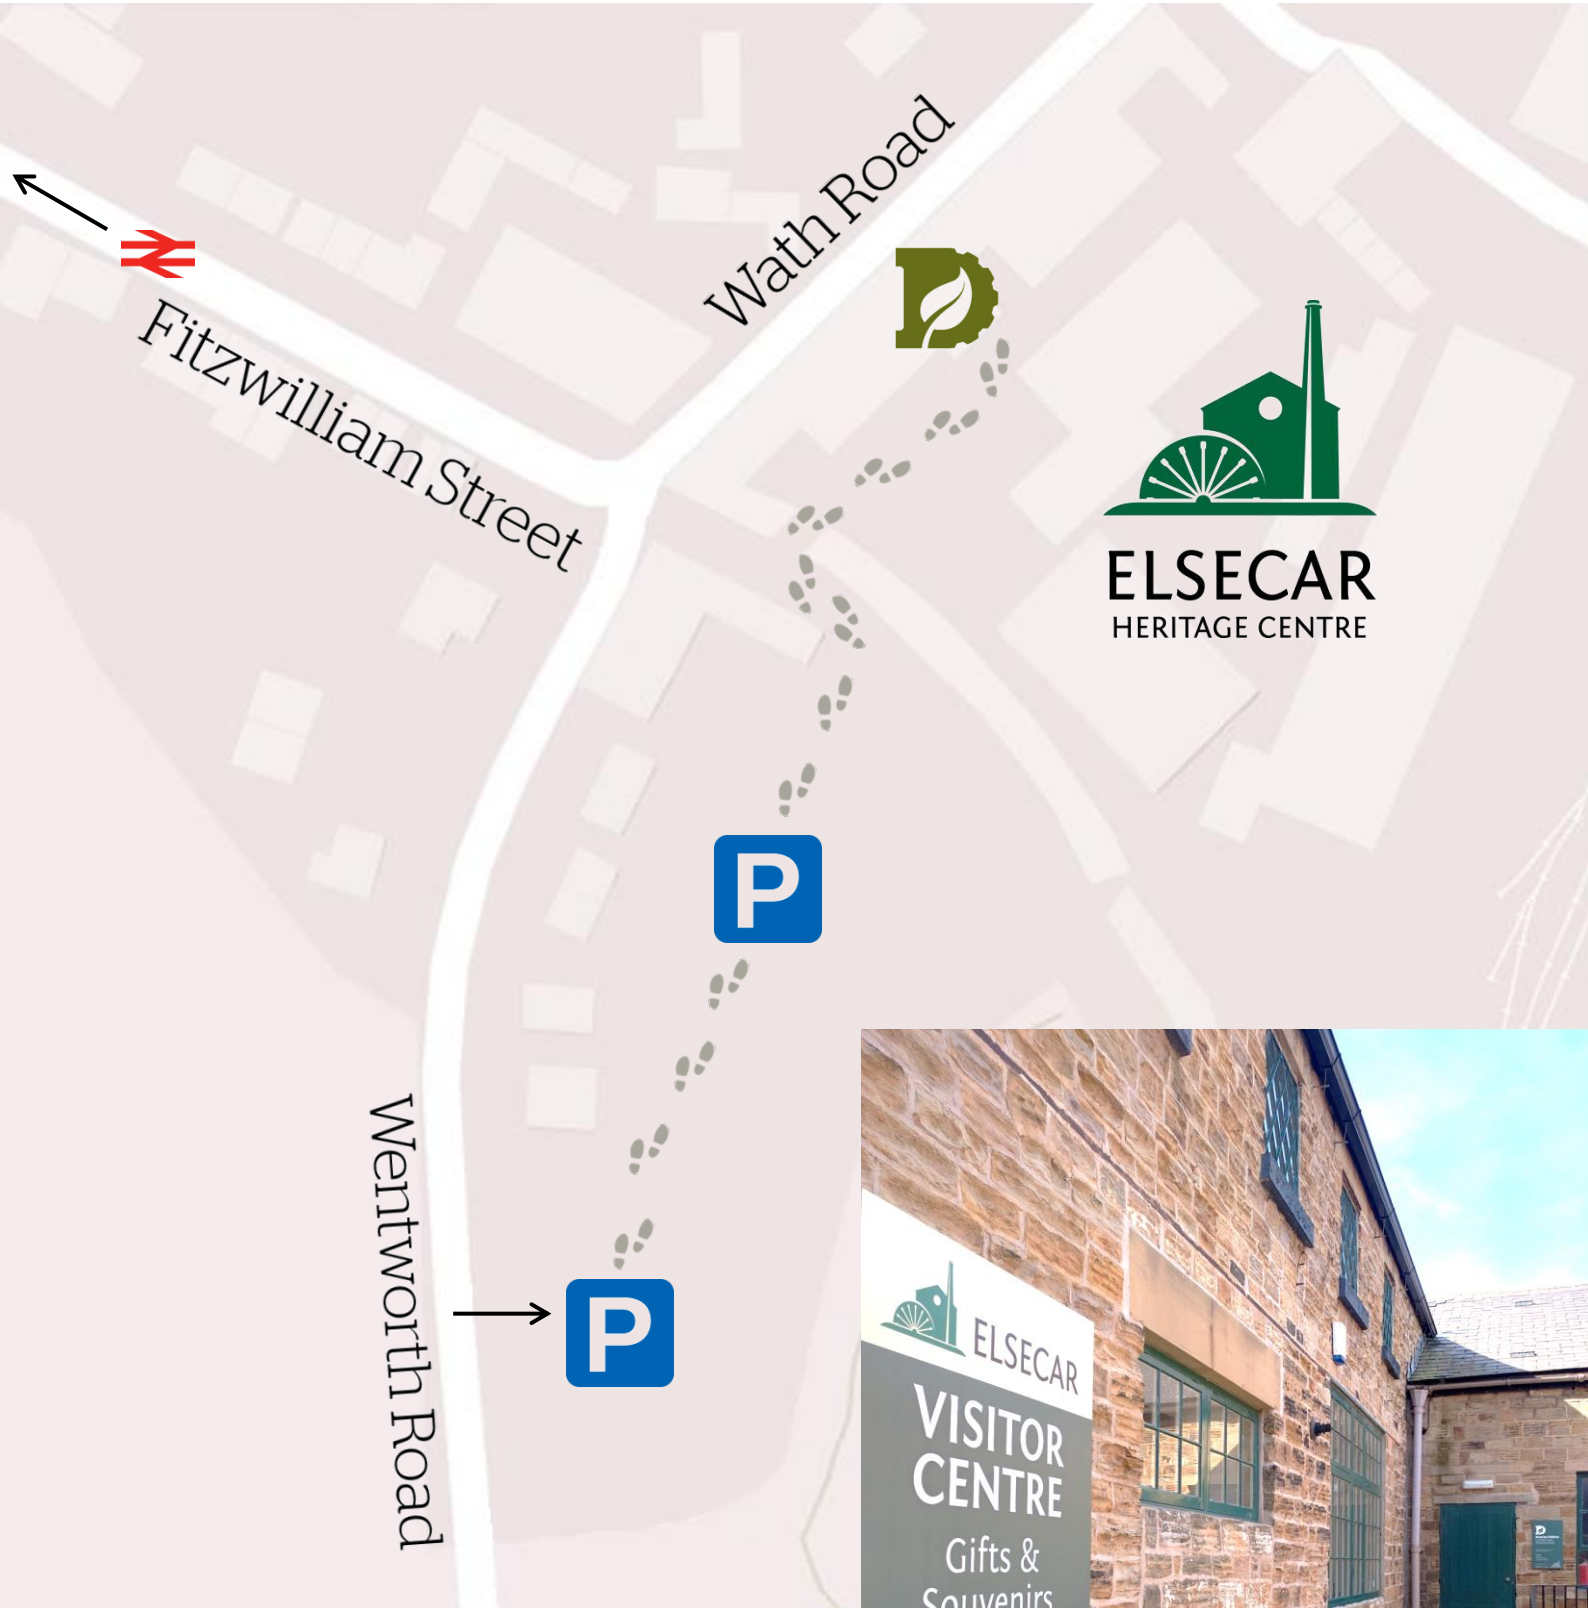

Dearne Valley
Landscape
Partnership

Find us

ELSECAR
HERITAGE CENTRE

Dearne Valley Landscape Partnership
Visitor Centre
Elsecar Heritage Centre
Wath Road
S74 8HJ